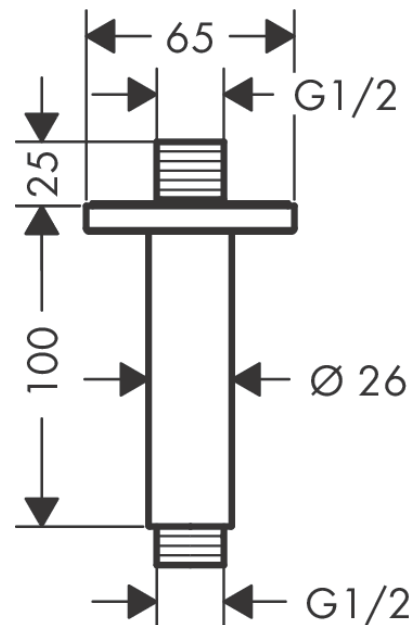

Vernis Shape
Ceiling connector 10 cm

Surfaces: **Chrome** Article Number: **26406000**

Description

product features

- length: 100 mm
- shaft Ø: 26 mm
- installation type: exposed installation
- material: solid brass
- connection type: G ½ NPT
- connection thread G ½
- connection dimension G ½

Product image

Scale drawing

Vernis Shape
 Ceiling connector 10 cm
 Surfaces: **Chrome** Article Number: **26406000**

Exploded Drawing

Year of production: >04/21

Vernis Shape
Ceiling connector 10 cm
 Surfaces: **Chrome** Article Number: **26406000**

Spare part list

Year of production: >04/21

Pos.	Description	Article Number	Price	PU
1	O-Ring 22x2	98185000	-	1