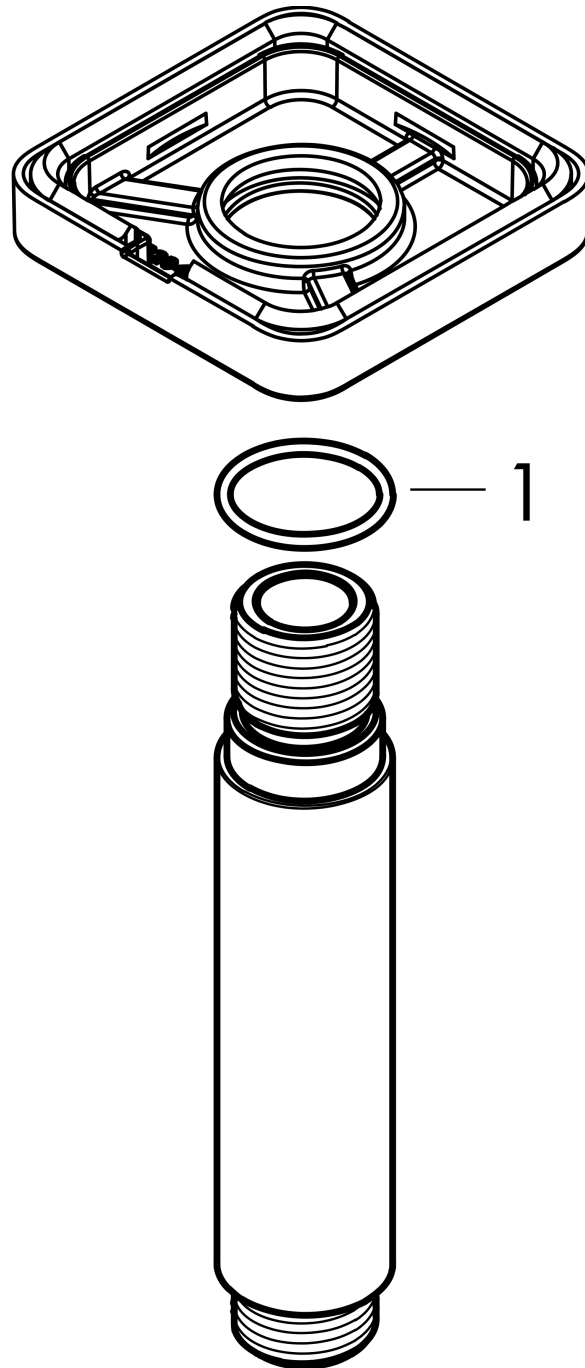

Vernis Shape
Ceiling connector 10 cm

Surfaces: **Chrome** Article Number: **26406000**

Description

product features

- length: 100 mm
- shaft Ø: 26 mm
- installation type: exposed installation
- material: solid brass
- connection type: G ½ NPT
- connection thread G ½
- connection dimension G ½

Product image

Scale drawing

Vernis Shape
 Ceiling connector 10 cm
 Surfaces: **Chrome** Article Number: **26406000**

Exploded Drawing

Year of production: >04/21

Vernis Shape
Ceiling connector 10 cm
 Surfaces: **Chrome** Article Number: **26406000**

Spare part list

Year of production: >04/21

Pos.	Description	Article Number	Price	PU
1	O-Ring 22x2	98185000	-	1